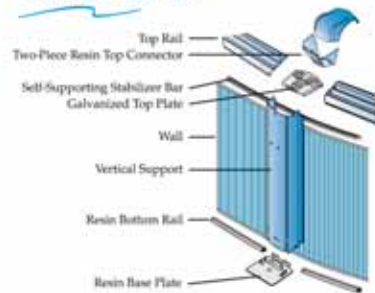

FRAME STRUCTURE