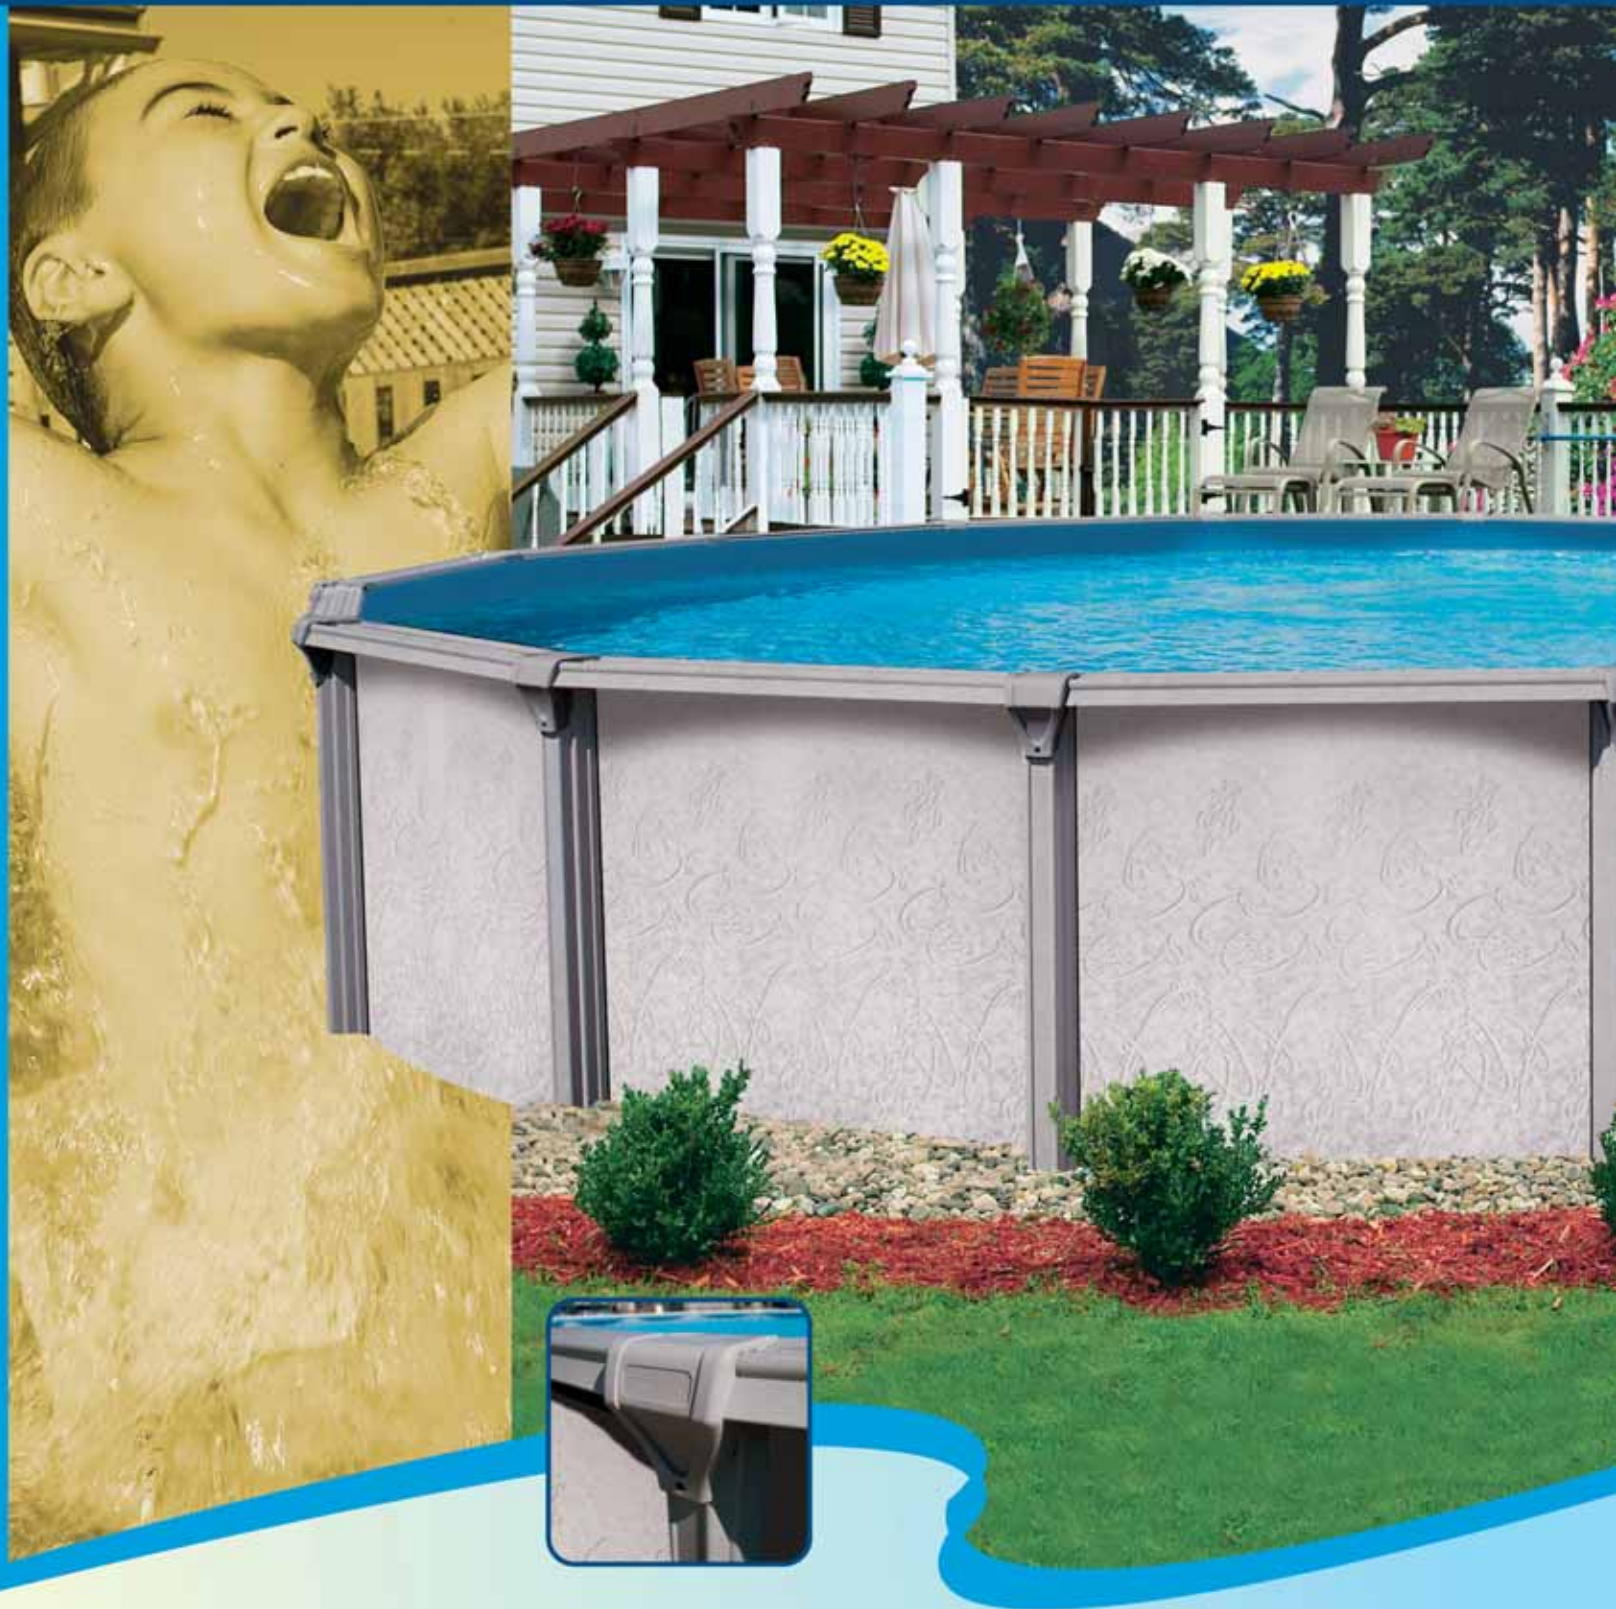

CHATEAU | PREMIUM ABOVE GROUND POOL

SUMMER FUN[®]
FAMILY POOLS

*Maximize your
Summer Fun*

CHATEAU | PREMIUM ABOVE GROUND POOL

The Strength and Styling of Summer Fun Pools

Summer Fun's Exclusive Support System Combines Great Looks and Real Strength

GIBRALTAR BUTTRESS-FREE SYSTEM

The Gibraltar Buttress-Free is an oval pool that does not require angle side supports (buttresses), which take up extra yard space. This unique system delivers unsurpassed structural strength without visible supports, has an attractive streamlined appearance and takes up less valuable yard space. For example, a 15' x 30' oval pool with buttresses requires 21' x 30' once installed. A 15' x 30' Gibraltar oval only requires 15' x 30'. You save 180 square feet of yard space or have enough room for a larger pool.

Gain up to 2.5 ft. per side!

All-Weather Protection for Years of Family Fun

The top rails and verticals are constructed from 100% high-impact resin plastic for the ultimate in durability and corrosion resistance. Summer Fun's unique quadra-fold system and bolting pattern provides maximum wall joint strength. Pool walls are corrugated for increased durability and resistance to ice and impact damage. Only Summer Fun features the self-supporting stabilizer bar developed to simplify homeowner installation. This ease of assembly has made Summer Fun the number one choice of many professional installers.

FEATURING:

RESIN BOTTOM RAILS

- Moulded from 100% high-impact resin plastic for superior durability and corrosion resistance
- Extended wall retainer flange providing easy wall installation and additional reinforcement
- Internal rib structure for maximum support and strength
- Incorporated groove for positive insertion of rails into resin base plate